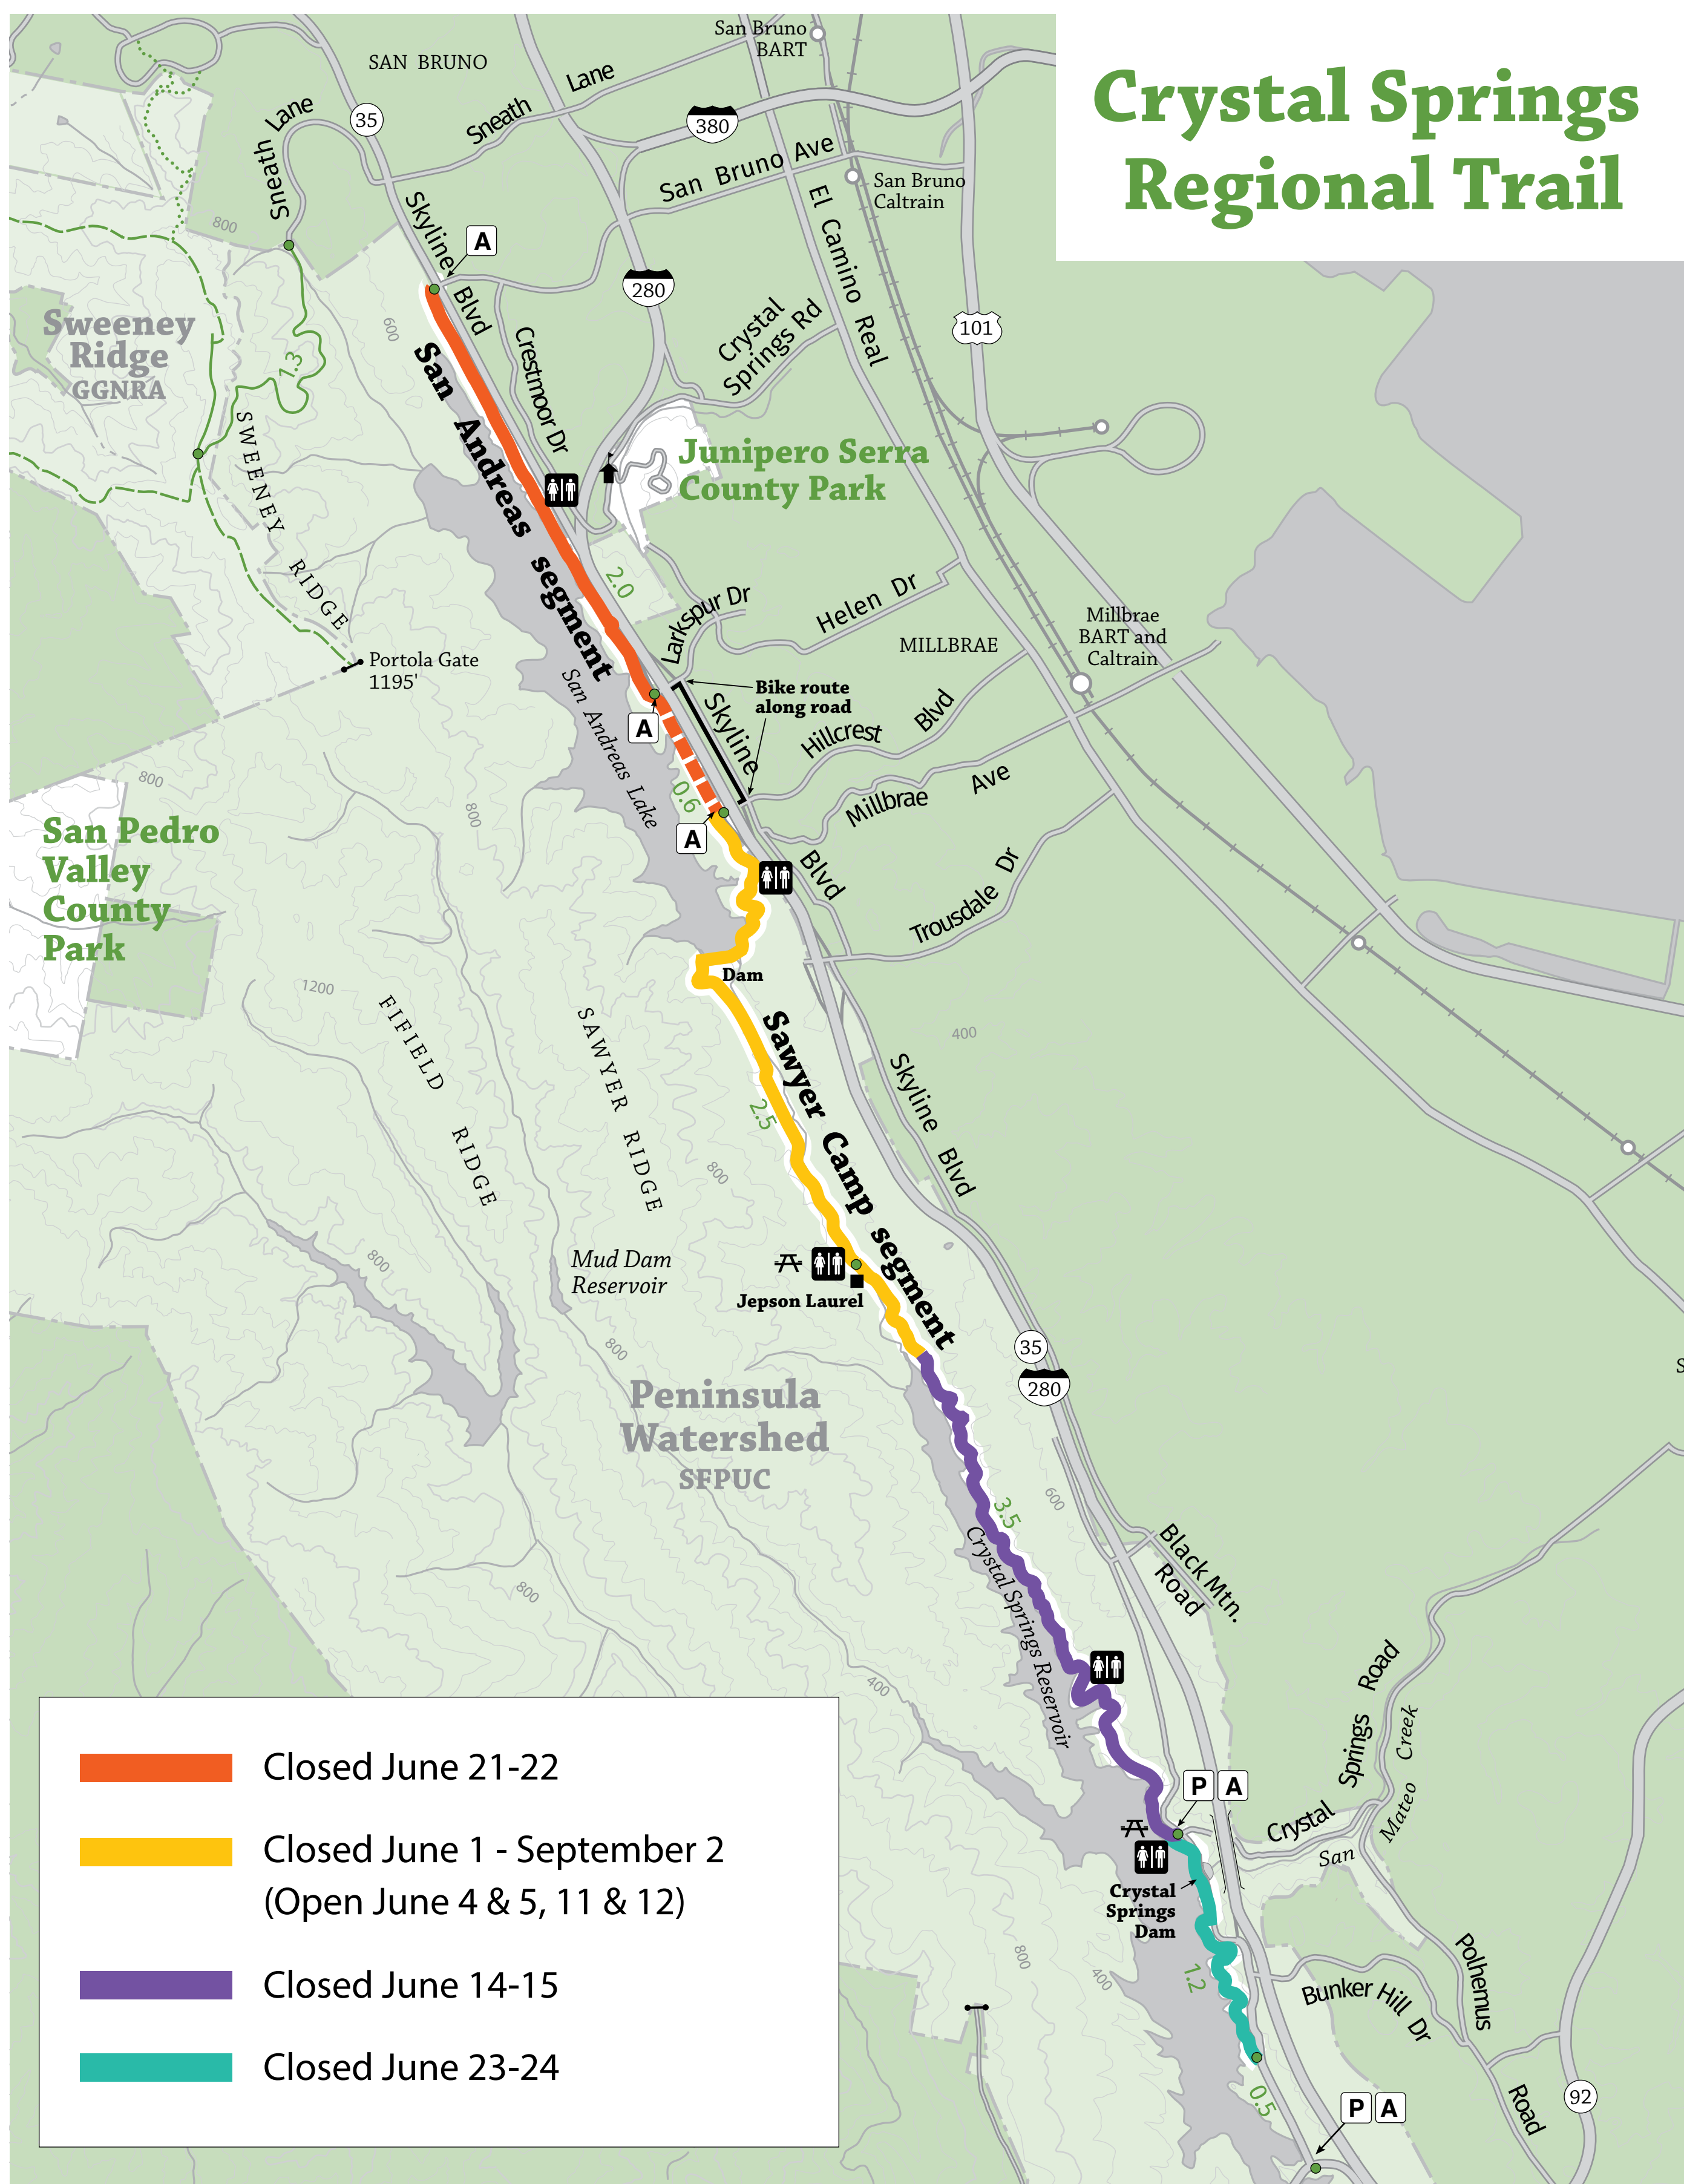

Updated June 1, 2022

Crystal Springs Regional Trail Summer 2022 Closures

Summer weather allows for projects and regularly scheduled maintenance to occur along Crystal Springs Regional Trail. Thank you for your patience!

Learn more

<https://parks.smcgov.org/CSRT-summer-2022-closures>